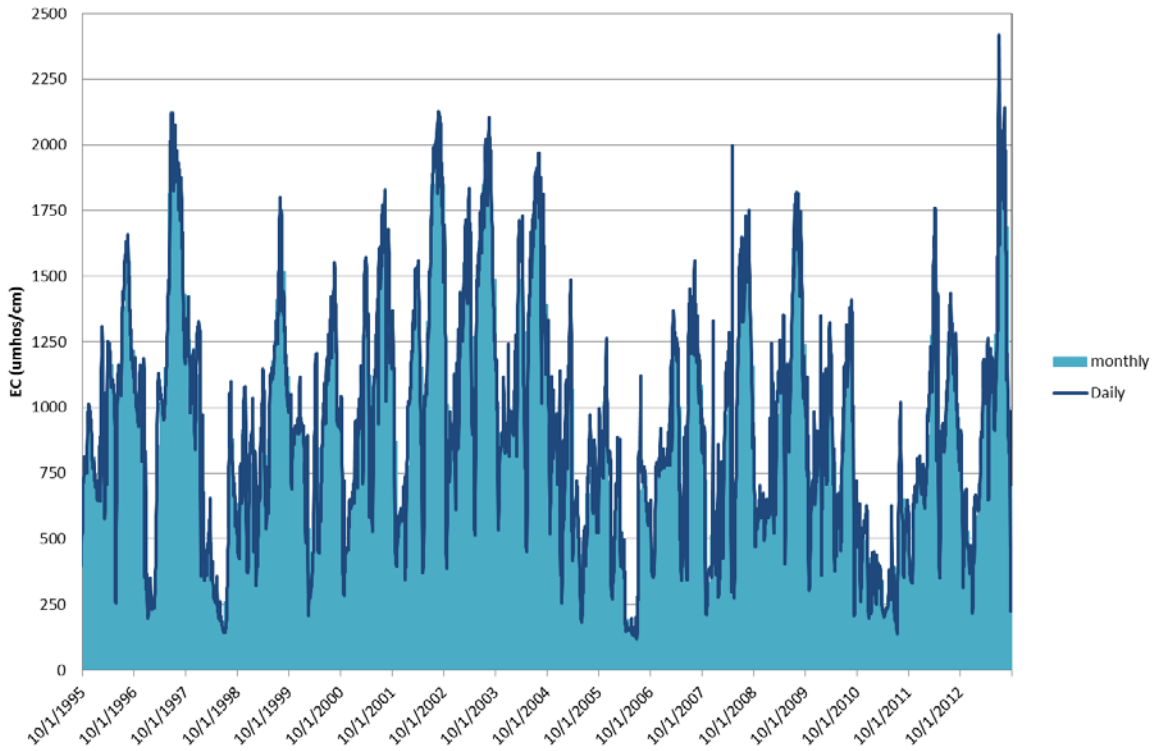

**Crows Landing Baseline WARMF under various averaging time frames '95-13**

**Crows Landing Baseline WARMF run under various averaging time frames '95-'13**