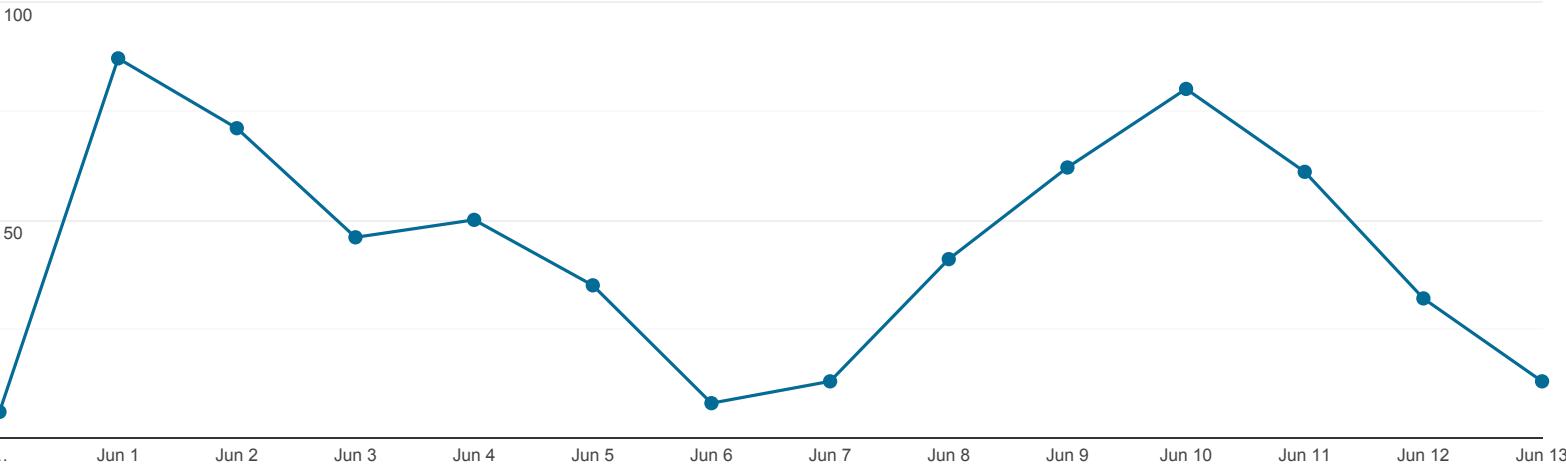

Active Users

May 31, 2020 - Jun 13, 2020

All Users
100.00% Users

Active Users

- 1 Day Active Users
- 7 Day Active Users
- 14 Day Active Users
- 28 Day Active Users

1 Day Active Users
13
% of Total: 100.00% (13)

7 Day Active Users
263
% of Total: 100.00% (263)

14 Day Active Users
509
% of Total: 100.00% (509)

28 Day Active Users
949
% of Total: 100.00% (949)