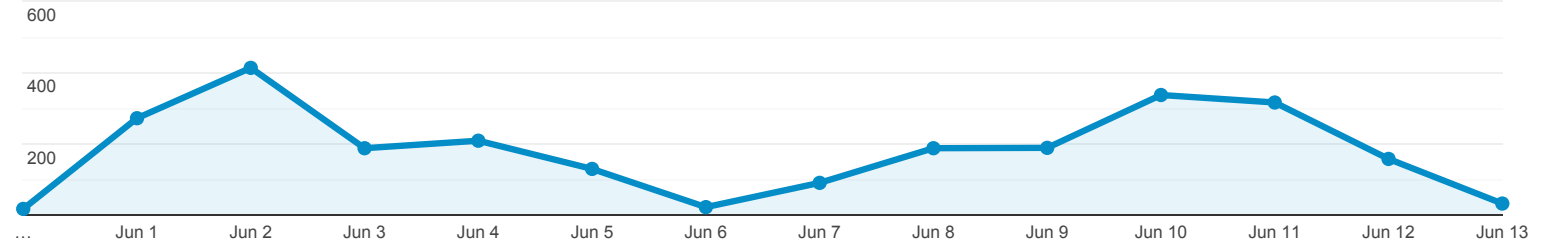

Pages

All Users  
100.00% Pageviews

May 31, 2020 - Jun 13, 2020

Explorer

Pageviews

Page	Pageviews	Unique Pageviews	Avg. Time on Page	Entrances	Bounce Rate	% Exit	Page Value
	<b>2,565</b> % of Total: 100.00% (2,565)	<b>1,793</b> % of Total: 100.00% (1,793)	<b>00:01:49</b> Avg for View: 00:01:49 (0.00%)	<b>741</b> % of Total: 100.00% (741)	<b>46.15%</b> Avg for View: 46.15% (0.00%)	<b>28.89%</b> Avg for View: 28.89% (0.00%)	<b>\$0.00</b> % of Total: 0.00% (\$0.00)
1. /nitrate-control-program	<b>444</b> (17.31%)	<b>259</b> (14.45%)	<b>00:02:57</b>	<b>105</b> (14.17%)	<b>61.90%</b>	<b>34.91%</b>	<b>\$0.00</b> (0.00%)
2. /public-info	<b>348</b> (13.57%)	<b>263</b> (14.67%)	<b>00:01:31</b>	<b>235</b> (31.71%)	<b>34.47%</b>	<b>31.32%</b>	<b>\$0.00</b> (0.00%)
3. /	<b>213</b> (8.30%)	<b>176</b> (9.82%)	<b>00:01:23</b>	<b>153</b> (20.65%)	<b>43.14%</b>	<b>39.91%</b>	<b>\$0.00</b> (0.00%)
4. /join-a-management-zone-for-nitrate-compliance.html	<b>194</b> (7.56%)	<b>108</b> (6.02%)	<b>00:02:22</b>	<b>31</b> (4.18%)	<b>48.39%</b>	<b>35.57%</b>	<b>\$0.00</b> (0.00%)
5. /nitrate-control-program.html	<b>90</b> (3.51%)	<b>48</b> (2.68%)	<b>00:03:01</b>	<b>9</b> (1.21%)	<b>44.44%</b>	<b>20.00%</b>	<b>\$0.00</b> (0.00%)
6. /join-a-management-zone-for-nitrate-compliance	<b>83</b> (3.24%)	<b>48</b> (2.68%)	<b>00:01:54</b>	<b>5</b> (0.67%)	<b>20.00%</b>	<b>32.53%</b>	<b>\$0.00</b> (0.00%)
7. /salt-control-program	<b>81</b> (3.16%)	<b>52</b> (2.90%)	<b>00:02:46</b>	<b>2</b> (0.27%)	<b>50.00%</b>	<b>25.93%</b>	<b>\$0.00</b> (0.00%)
8. /salt-control-program.html	<b>74</b> (2.88%)	<b>53</b> (2.96%)	<b>00:03:26</b>	<b>12</b> (1.62%)	<b>33.33%</b>	<b>28.38%</b>	<b>\$0.00</b> (0.00%)
9. /committees/public-education-and-outreach.html	<b>62</b> (2.42%)	<b>33</b> (1.84%)	<b>00:02:00</b>	<b>5</b> (0.67%)	<b>20.00%</b>	<b>16.13%</b>	<b>\$0.00</b> (0.00%)
10. /about-us/what-is-cv-salts.html	<b>49</b> (1.91%)	<b>38</b> (2.12%)	<b>00:01:13</b>	<b>16</b> (2.16%)	<b>43.75%</b>	<b>24.49%</b>	<b>\$0.00</b> (0.00%)